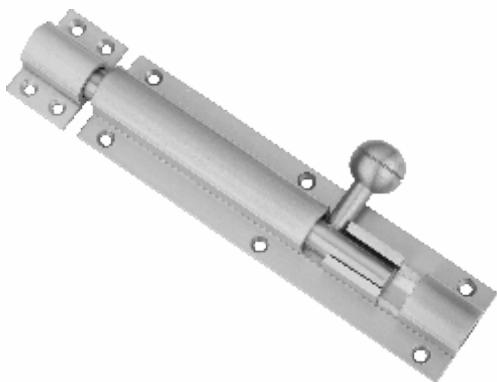

Aluminium Tower Bolt "12 mm"

Code	Size in mm	Size in inches	MRP (SS/AB)
MAT 33	100	4	145
MAT 34	150	6	218
MAT 35	200	8	290
MAT 36	250	10	363
MAT 37	300	12	435
MAT 38	375	15	544
MAT 39	450	18	653
MAT 40	600	24	870

Madhuram Overseas

4192, "F" Road, GIDC Phase III,
Jamnagar-361004, Gujarat (INDIA).

☎ : +91 288 2730145
✉ : info@madhuramoverseas.com
🌐 : www.madhuramoverseas.com

Follow us on :